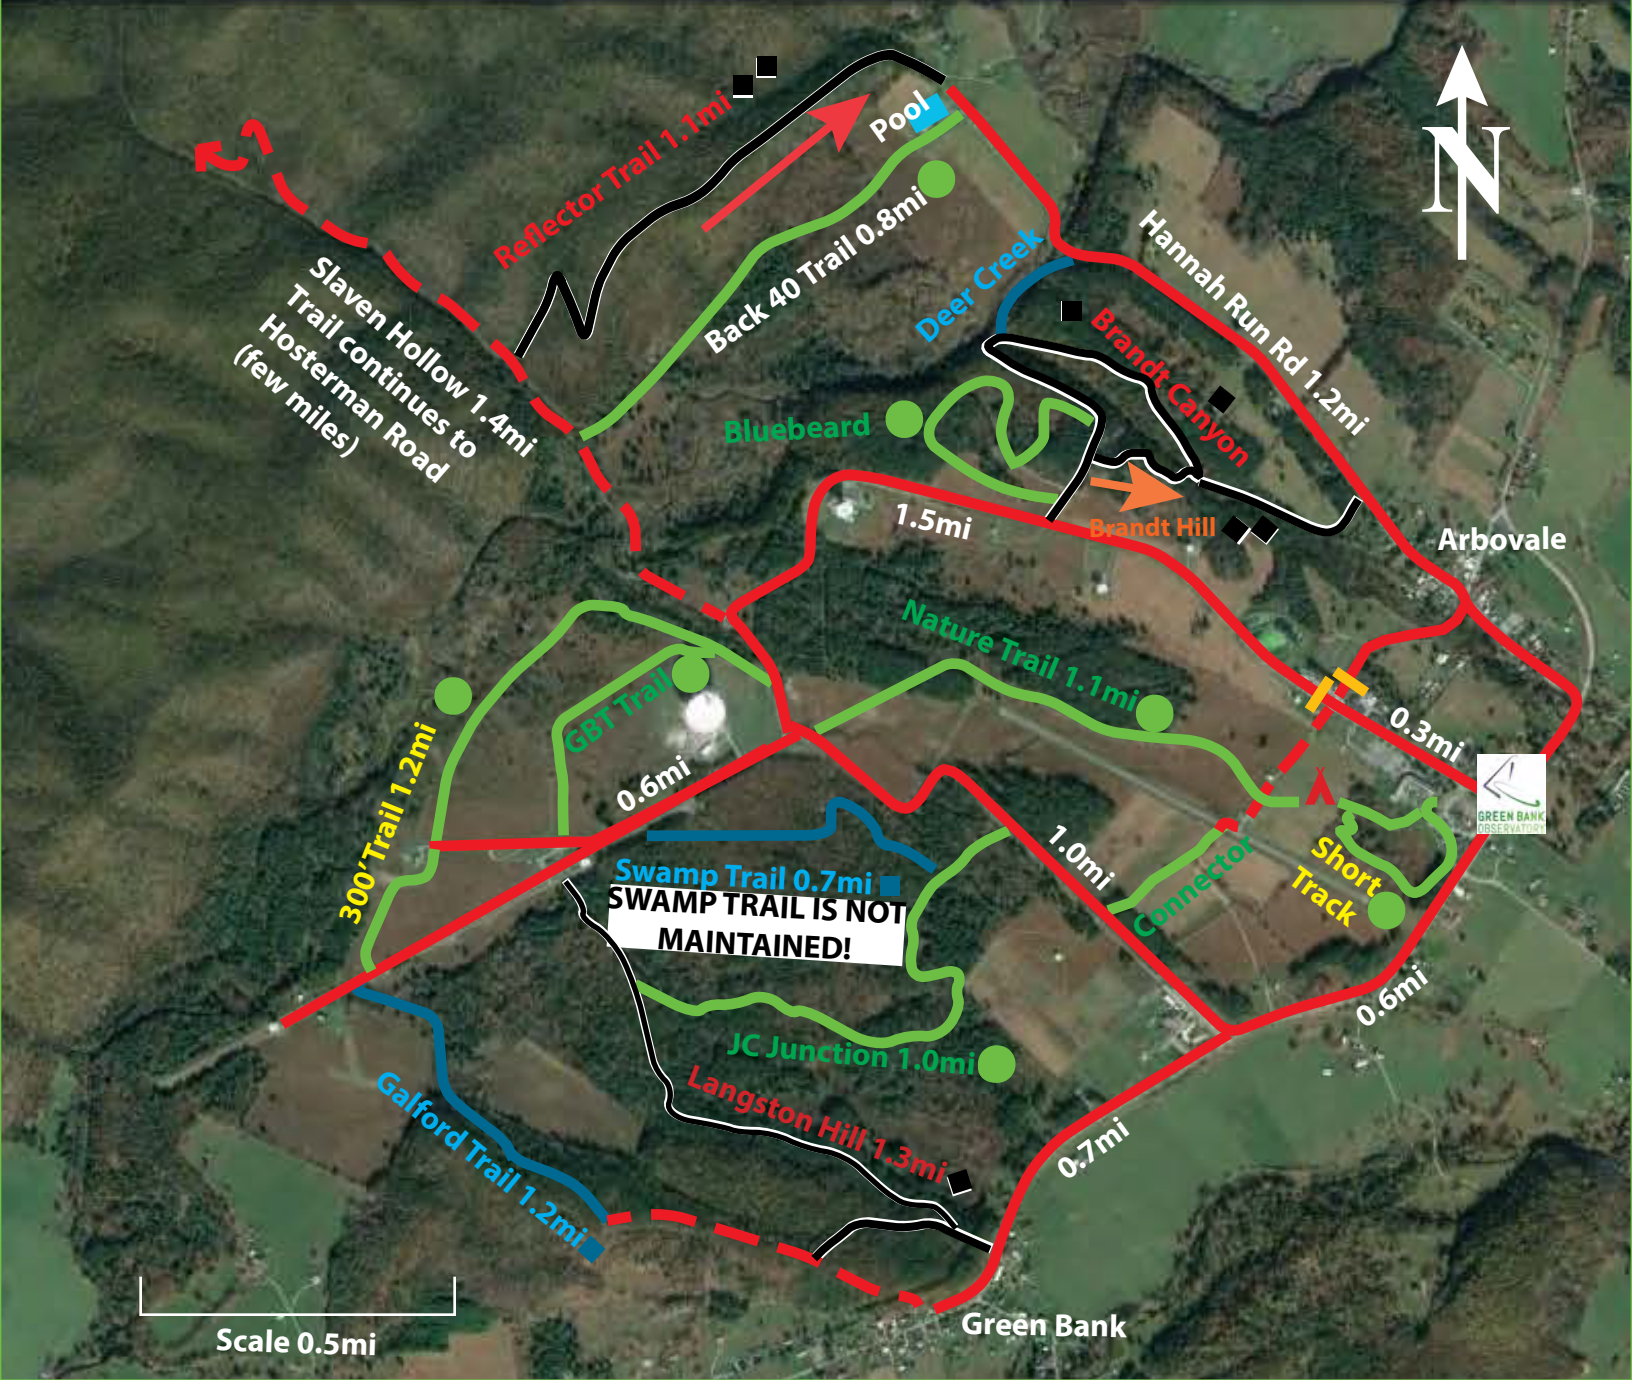

Trail Map 2023

- Gate (no cars)
- Paved road
- Dirt road
- Trails
- Campsite
- Beginner
- Intermediate
- Advanced
- Expert
- Science Center

Remainder: Please turn off your electronic devices while on site. This includes cell phones (which don't work here anyway!), wireless odometers, heart rate monitors, 2-way radios, and wireless networkcards on your laptops. We also ask that you refrain from digital photography and videophotography/recording while on site. Simple film cameras are welcome and sold in the science center.